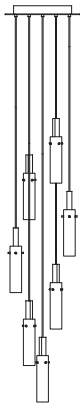

Geometric

LINE	Solitaires	WIDTH	45 cm	LIGHT SOURCE	7 × E14 / 40 W
TYPE	Cluster	HEIGHT	up to 240 cm	TOTAL WATTAGE	280 W
SIZE	L	WEIGHT	27 kg	LIGHTS	7 pendants

NO.	GLASS	METAL	PRICE VAT EXCL.
V132194	Crystal	Dark Copper	EUR 3 670
V142334	Crystal	Gold	EUR 3 670
V142347	Crystal	Satin Brass	EUR 3 670

Choose from pendants