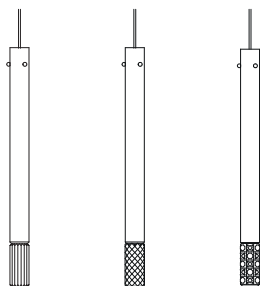

Select the fixing order number (SAP) according to the required size and surface finish.

Flare

LINE	Solitaires	WIDTH	25 cm	LIGHT SOURCE	3 × G9 LED / 3 W
TYPE	Cluster	HEIGHT	up to 250 cm	TOTAL WATTAGE	9 W
SIZE	S	WEIGHT	8 kg	LIGHTS	3 pendants
NO.	GLASS	METAL	PRICE VAT EXCL.		
V156836	Crystal	Gold	EUR 1 600		
V142380	Crystal	Silver	EUR 1 600		

Flare

LINE	Solitaires	WIDTH	30 cm	LIGHT SOURCE	5 × G9 LED / 3 W
TYPE	Cluster	HEIGHT	up to 250 cm	TOTAL WATTAGE	15 W
SIZE	M	WEIGHT	13 kg	LIGHTS	5 pendants
NO.	GLASS	METAL	PRICE VAT EXCL.		
V156837	Crystal	Gold	EUR 2 560		
V142353	Crystal	Silver	EUR 2 560		

Flare

LINE	Solitaires	WIDTH	45 cm	LIGHT SOURCE	7 × G9 LED / 3 W
TYPE	Cluster	HEIGHT	up to 250 cm	TOTAL WATTAGE	21 W
SIZE	L	WEIGHT	20 kg	LIGHTS	7 pendants
NO.	GLASS	METAL	PRICE VAT EXCL.		
V156838	Crystal	Gold	EUR 3 580		
V142336	Crystal	Silver	EUR 3 580		

Choose from pendants

Wedge Cut

Square Cut

Octagon Cut

Flare

LINE	Solitaires	WIDTH	5 cm	NO.	GLASS	METAL
TYPE	Pendant	HEIGHT	50 cm	4470109	Crystal / Wedge Cut	Silver
DESIGNER	Davide Algranti	WEIGHT	2 kg	4470107	Crystal / Square cut	Silver
NO.	GLASS	METAL	PRICE VAT EXCL.			
4470104	Crystal / Wedge Cut	Gold	EUR 3 580			
4470108	Crystal / Square cut	Gold	EUR 3 580			
4470106	Crystal / Octagon Cut	Gold	EUR 3 580