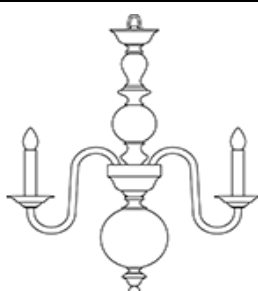

Eugene

LINE	Contemporary Colour	WIDTH	62 cm	LIGHT SOURCE 1	6 X E14 / 40 W
TYPE	Chandelier	HEIGHT	76 cm	LIGHT SOURCE 2	
SIZE	S	WEIGHT	15 kg	TOTAL WATTAGE	240 W
DESIGNER					

NO.	GLASS	METAL	OTHER	PRICE VAT EXCL.
4322896	Dark Blue Frosted / Green / Rose Frosted	Chrome		EUR 1 860