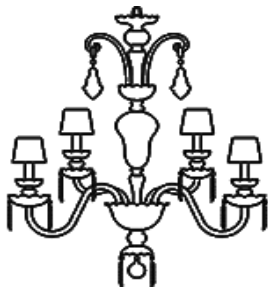

Rudolf

LINE	Contemporary Colour	WIDTH	94 cm	LIGHT SOURCE 1	18 X E14 / 40 W
TYPE	Chandelier	HEIGHT	113 cm	LIGHT SOURCE 2	
SIZE	M	WEIGHT	27 kg	TOTAL WATTAGE	720 W
DESIGNER					

NO.	GLASS	METAL	OTHER	PRICE VAT EXCL.
4323415	Crystal Frosted	Chrome	White Silk Lamp Shade	EUR 12 250
4323420	Crystal Frosted	Chrome	Blue Silk Lamp Shade	12 250
4323433	Crystal Frosted	Chrome	Green Silk Lamp Shade	12 250
4323438	Crystal Frosted	Chrome	Red Silk Lamp Shade	12 250
4476923	Crystal Frosted	Chrome	Amber Silk Lamp Shade	12 250