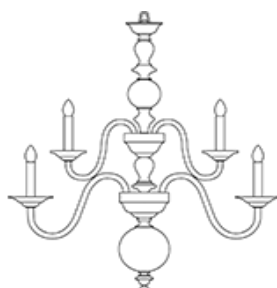

Eugene

LINE	Contemporary Colour	WIDTH	88 cm	LIGHT SOURCE 1	12 X E14 / 40 W
TYPE	Chandelier	HEIGHT	98 cm	LIGHT SOURCE 2	
SIZE	M	WEIGHT	17 kg	TOTAL WATTAGE	480 W
DESIGNER					

NO.	GLASS	METAL	OTHER	PRICE VAT EXCL.
4322917	Green Frosted / Amber Frosted / Rose Frosted	Chrome		EUR 3 180