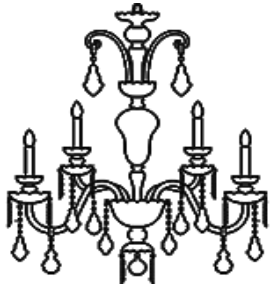

Rudolf

LINE	Historic Design	WIDTH	94 cm	LIGHT SOURCE 1	18 X E14 / 40 W
TYPE	Chandelier	HEIGHT	113 cm	LIGHT SOURCE 2	
SIZE	M	WEIGHT	30 kg	TOTAL WATTAGE	720 W
DESIGNER					

NO.	GLASS	METAL	OTHER	PRICE VAT EXCL.
4323397	Crystal / Bohemian Traditional	Chrome		EUR 11 940