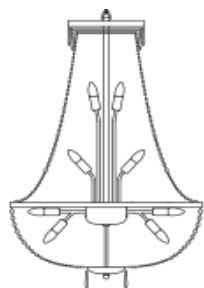

Louis

LINE	Historic Design	WIDTH	155 cm	LIGHT SOURCE 1	40 X E14 / 40 W
TYPE	Chandelier	HEIGHT	115 cm	LIGHT SOURCE 2	
SIZE	XL	WEIGHT	120 kg	TOTAL WATTAGE	1600 W
DESIGNER					

NO.	GLASS	METAL	OTHER	PRICE VAT EXCL.
4370514	-	Polished Brass		EUR 24 080
4370564	-	Polished Nickel		24 080
4370651	-	24k Gold Plated		37 650

George

LINE	Historic Design	WIDTH	51 cm	LIGHT SOURCE 1	8 X E14 / 40 W
TYPE	Chandelier	HEIGHT	82 cm	LIGHT SOURCE 2	
SIZE	S	WEIGHT	12 kg	TOTAL WATTAGE	320 W
DESIGNER					

NO.	GLASS	METAL	OTHER	PRICE VAT EXCL.
V133212	Crystal	Polished Brass		EUR 3 360
V144688	Crystal	Polished Nickel		3 360

Collections 2020

Iconic

George

LINE	Historic Design	WIDTH	75 cm	LIGHT SOURCE 1	21 X E14 / 40 W
TYPE	Chandelier	HEIGHT	119 cm	LIGHT SOURCE 2	
SIZE	M	WEIGHT	29 kg	TOTAL WATTAGE	840 W
DESIGNER					

NO.	GLASS	METAL	OTHER	PRICE VAT EXCL.
V120169	Crystal	Polished Brass		EUR 8 070
V145553	Crystal	Polished Nickel		8 070