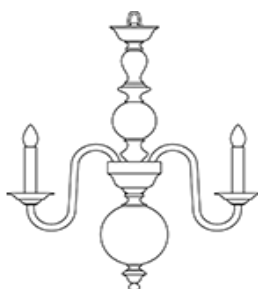

Eugene

LINE	Contemporary Colour	WIDTH	62 cm	LIGHT SOURCE 1	6 X E14 / 40 W
TYPE	Chandelier	HEIGHT	76 cm	LIGHT SOURCE 2	
SIZE	S	WEIGHT	15 kg	TOTAL WATTAGE	240 W
DESIGNER					

NO.	GLASS	METAL	OTHER	PRICE VAT EXCL.
4468620	Light Rose / Green / Light Blue Frosted	Chrome		EUR 1 860