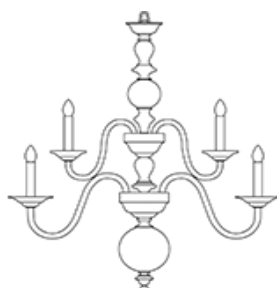

Eugene

LINE	Contemporary Colour	WIDTH	88 cm	LIGHT SOURCE 1	12 X E14 / 40 W
TYPE	Chandelier	HEIGHT	98 cm	LIGHT SOURCE 2	
SIZE	M	WEIGHT	17 kg	TOTAL WATTAGE	480 W
DESIGNER					

NO.	GLASS	METAL	OTHER	PRICE VAT EXCL.
4322913	Dark Blue Frosted / Green / Rose Frosted	Chrome		EUR 3 180