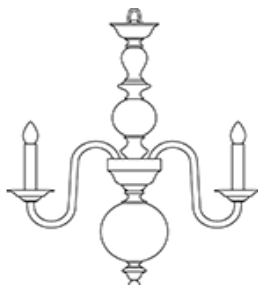

Maria Theresa

LINE	Historic Design	WIDTH	66 cm	LIGHT SOURCE 1	15 X E14 / 40 W
TYPE	Floor Lamp	HEIGHT	178 cm	LIGHT SOURCE 2	
SIZE		WEIGHT	62 kg	TOTAL WATTAGE	600 W
DESIGNER					

NO.	GLASS	METAL	OTHER	PRICE VAT EXCL.
4430486	Crystal	Polished Nickel		EUR 13 330
4468031	Crystal	24k Gold Plated		13 880

Collections 2020

Iconic

Maria Theresa

LINE	Historic Design	WIDTH	45 cm	LIGHT SOURCE 1	2 X E14 / 40 W
TYPE	Table Lamp	HEIGHT	49 cm	LIGHT SOURCE 2	
SIZE		WEIGHT	3 kg	TOTAL WATTAGE	80 W
DESIGNER					

NO.	GLASS	METAL	OTHER	PRICE VAT EXCL.
4429860	Crystal	Polished Nickel		EUR 1 870
4454147	Crystal	24k Gold Plated		2 080