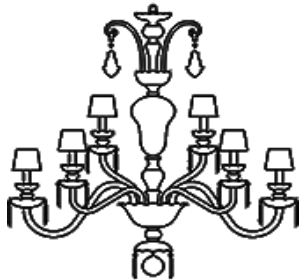

Collections 2020

Iconic

Rudolf

LINE	Historic Design	WIDTH	38 cm	LIGHT SOURCE 1	3 X E14 / 40 W
TYPE	Wall Sconce	HEIGHT	46 cm	LIGHT SOURCE 2	
SIZE	M	WEIGHT	3 kg	TOTAL WATTAGE	120 W
DESIGNER					

NO.	GLASS	METAL	OTHER	PRICE VAT EXCL.
4418980	Crystal	Chrome		EUR 1 270