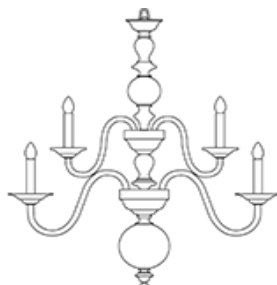

Collections 2020

Iconic

Eugene

LINE	Historic Design	WIDTH	31 cm	LIGHT SOURCE 1	2 X E14 / 40 W
TYPE	Wall Sconce	HEIGHT	31 cm	LIGHT SOURCE 2	
SIZE	S	WEIGHT	1 kg	TOTAL WATTAGE	80 W
DESIGNER					

NO.	GLASS	METAL	OTHER	PRICE VAT EXCL.
4420238	Crystal	24k Gold Plated		EUR 650
4420257	Crystal	Chrome		560

Eugene

LINE	Contemporary Colour	WIDTH	88 cm	LIGHT SOURCE 1	12 X E14 / 40 W
TYPE	Chandelier	HEIGHT	98 cm	LIGHT SOURCE 2	
SIZE	M	WEIGHT	17 kg	TOTAL WATTAGE	480 W
DESIGNER					

NO.	GLASS	METAL	OTHER	PRICE VAT EXCL.
4372885	Crystal Frosted	Polished Brass		EUR 3 180