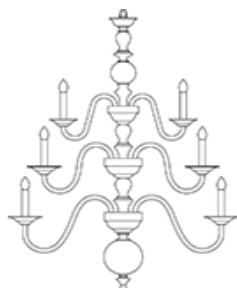

Collections 2020

Iconic

Eugene

LINE	Historic Design	WIDTH	99 cm	LIGHT SOURCE 1	24 X E14 / 40 W
TYPE	Chandelier	HEIGHT	131 cm	LIGHT SOURCE 2	
SIZE	L	WEIGHT	35 kg	TOTAL WATTAGE	960 W
DESIGNER					

NO.	GLASS	METAL	OTHER	PRICE VAT EXCL.
4301995	Crystal	Chrome		EUR 5 610
4319704	Crystal	24k Gold Plated		7 730