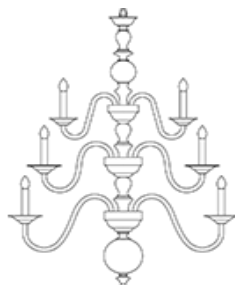

Collections 2020

Iconic

Eugene

LINE	Historic Design	WIDTH	39 cm	LIGHT SOURCE 1	3 X E14 / 40 W
TYPE	Wall Sconce	HEIGHT	40 cm	LIGHT SOURCE 2	
SIZE	M	WEIGHT	2 kg	TOTAL WATTAGE	120 W
DESIGNER					

NO.	GLASS	METAL	OTHER	PRICE VAT EXCL.
4420073	Crystal	24k Gold Plated		EUR 780
4420080	Crystal	Chrome		680

Eugene

LINE	Contemporary Colour	WIDTH	99 cm	LIGHT SOURCE 1	24 X E14 / 40 W
TYPE	Chandelier	HEIGHT	131 cm	LIGHT SOURCE 2	
SIZE	L	WEIGHT	35 kg	TOTAL WATTAGE	960 W
DESIGNER					

NO.	GLASS	METAL	OTHER	PRICE VAT EXCL.
4372919	Crystal Frosted	Polished Brass		EUR 7 200