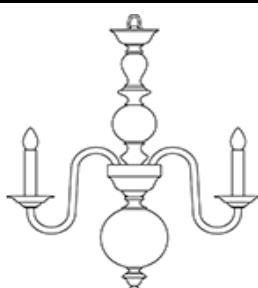

Eugene

LINE	Contemporary Colour	WIDTH	62 cm	LIGHT SOURCE 1	6 X E14 / 40 W
TYPE	Chandelier	HEIGHT	76 cm	LIGHT SOURCE 2	
SIZE	S	WEIGHT	15 kg	TOTAL WATTAGE	240 W
DESIGNER					

NO.	GLASS	METAL	OTHER	PRICE VAT EXCL.
4322898	Green Frosted / Amber Frosted / Rose Frosted	Chrome		EUR 1 860