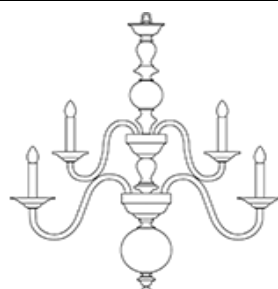

Eugene

LINE	Contemporary Colour	WIDTH	39 cm	LIGHT SOURCE 1	3 X E14 / 40 W
TYPE	Wall Sconce	HEIGHT	40 cm	LIGHT SOURCE 2	
SIZE	M	WEIGHT	2 kg	TOTAL WATTAGE	120 W
DESIGNER					

NO.	GLASS	METAL	OTHER	PRICE VAT EXCL.
4420092	Dark Blue Frosted / Green / Rose Frosted	Chrome		EUR 740

Eugene

LINE	Contemporary Colour	WIDTH	39 cm	LIGHT SOURCE 1	3 X E14 / 40 W
TYPE	Wall Sconce	HEIGHT	40 cm	LIGHT SOURCE 2	
SIZE	M	WEIGHT	2 kg	TOTAL WATTAGE	120 W
DESIGNER					

NO.	GLASS	METAL	OTHER	PRICE VAT EXCL.
4420101	Green Frosted / Amber Frosted / Rose Frosted	Chrome		EUR 740

Eugene

LINE	Contemporary Colour	WIDTH	39 cm	LIGHT SOURCE 1	3 X E14 / 40 W
TYPE	Wall Sconce	HEIGHT	40 cm	LIGHT SOURCE 2	
SIZE	M	WEIGHT	2 kg	TOTAL WATTAGE	120 W
DESIGNER					

NO.	GLASS	METAL	OTHER	PRICE VAT EXCL.
4420106	Light Rose / Green / Light Blue Frosted	Chrome		EUR 740