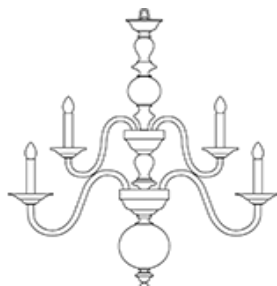

Eugene

LINE	Contemporary Colour	WIDTH	88 cm	LIGHT SOURCE 1	12 X E14 / 40 W
TYPE	Chandelier	HEIGHT	98 cm	LIGHT SOURCE 2	
SIZE	M	WEIGHT	17 kg	TOTAL WATTAGE	480 W
DESIGNER					

NO.	GLASS	METAL	OTHER	PRICE VAT EXCL.
4470764	Light Rose / Green / Light Blue Frosted	Chrome		EUR 3 180