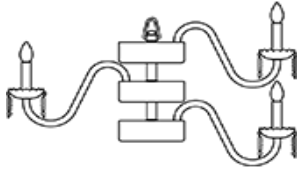

## Crown

LINE	New Interpretation	WIDTH	85 cm	LIGHT SOURCE 1	36 X E14 / 40 W
TYPE	Chandelier	HEIGHT	56 cm	LIGHT SOURCE 2	
SIZE	S	WEIGHT	85 kg	TOTAL WATTAGE	1440 W
DESIGNER	Lukáš Uliarczyk				

NO.	GLASS	METAL	OTHER	PRICE VAT EXCL.
4322842	Crystal	Chrome		EUR 14 840